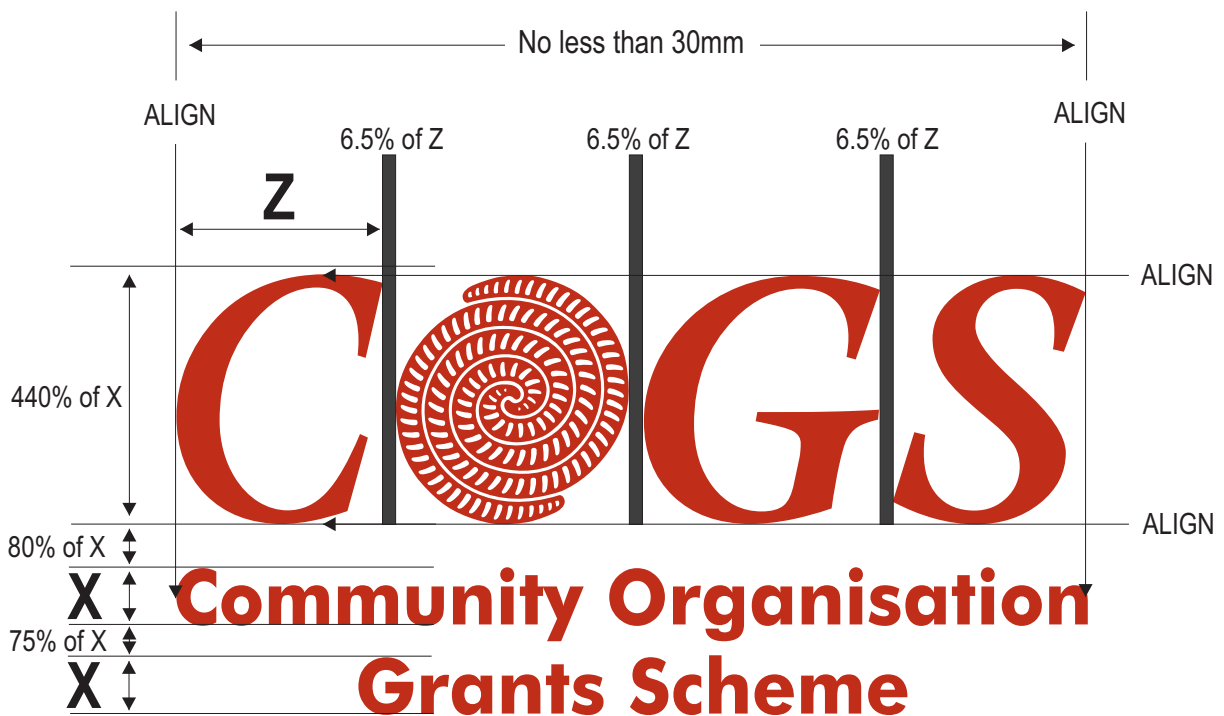

Dimensions and specifications

It is preferred that the 'shell' part of the logo, always appear within the logo as shown.

Galliard BT
Bold - italic

**Community Organisation
Grants Scheme**

Futura MD BT

**PMS 1805 or
97m, 88y, 18k**