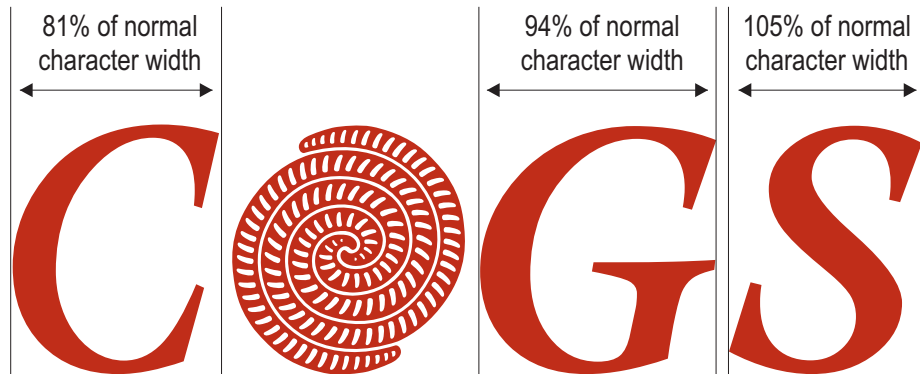

Dimensions and specifications

It is preferred that the 'shell' part of the logo, always appear within the logo as shown.

Galliard BT
Bold - italic

**Community Organisation
Grants Scheme**

Futura MD BT

**PMS 1805 or
97m, 88y, 18k**