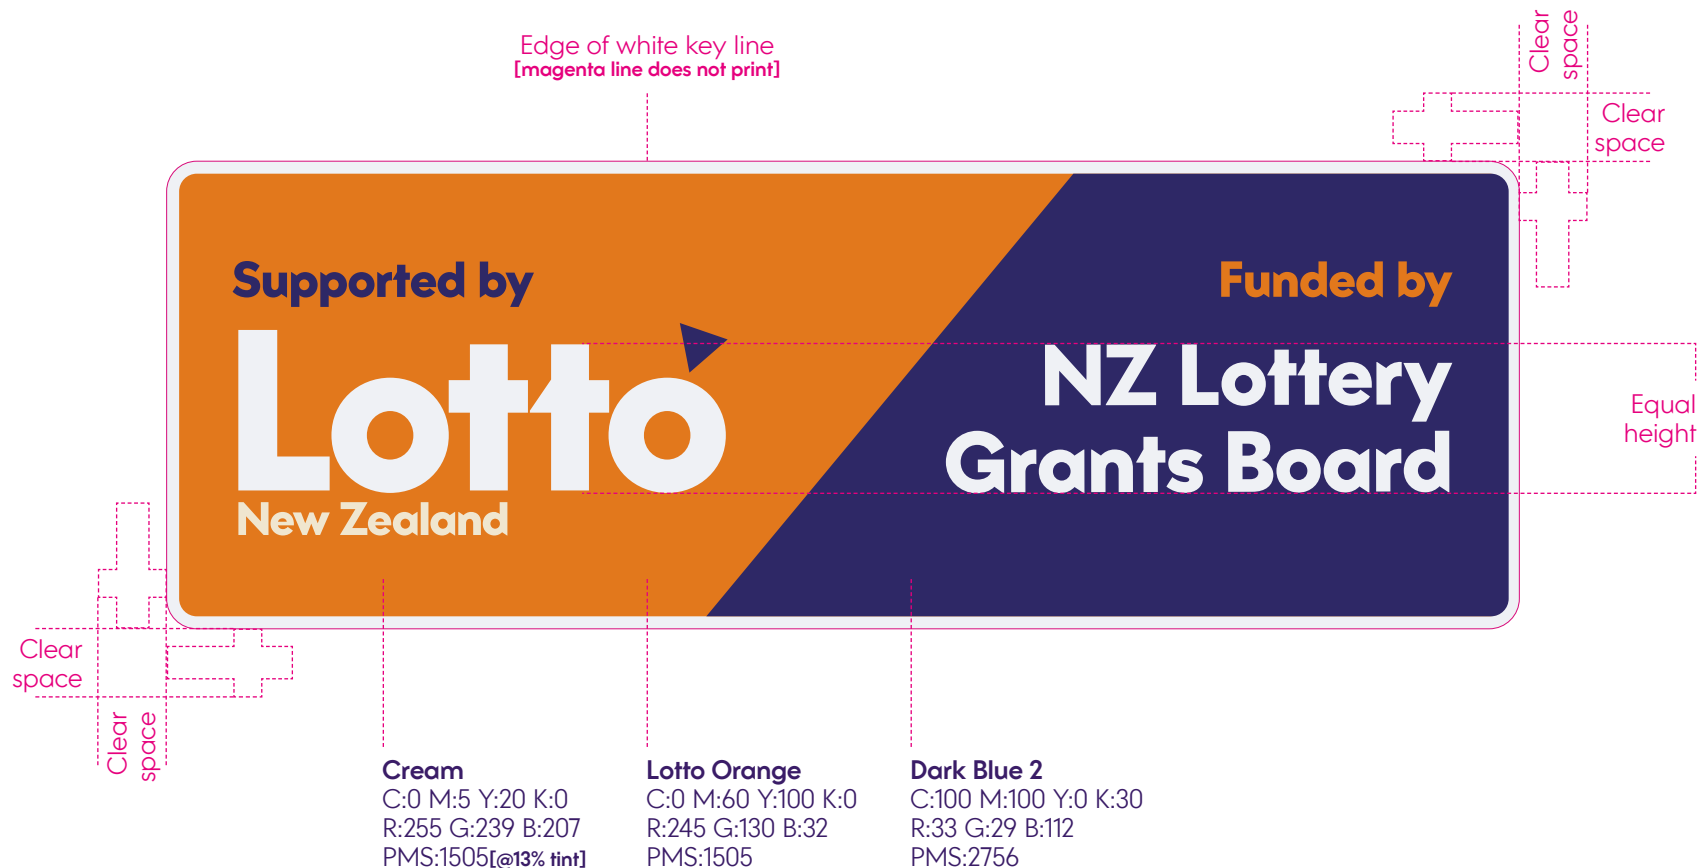

Lotto New Zealand
NZ Lottery Grants Board
Partnership Manual - July 2018

Primary Partnership Lockup

This execution is the favoured and primary Lotto NZ and NZ Lottery Grants Board lockup. It is full colour and has a width to height ratio of 3 to 1.

Whenever possible this is the execution that should be used. It has been created to show a clear distinction but also a balance and synergy between our two brands. When used in conjunction with other logos and devices the clear space around the lockup is equivalent to the width of the full 't' from the Lotto word mark. The lockup also must always appear with the white key line around it at all times as illustrated below. Clear space is measured from the outside of this white key line. The rules shown below apply to all executions of all formats and variants of the lockup device.

Alternative Partnership Lockups

While the 3 to 1 horizontal lockup is the preferred device, other alternate versions are available if required. Below are examples of the 1 to 1 ratio [square] device and the international paper ratio [1 to 1.4142]. The full range of available options is shown on the following pages, take the ratio suitable for your execution and scale it to the required size WITHOUT changing the ratio. If your requirements fall outside of these formats please contact info@lottonz.co.nz

International paper ratio

1 to 1.5 ratio

2.5 to 1 ratio

4 to 1 ratio

3 to 1 ratio [preferred]

5 to 1 ratio

All Partnership Lockups black and white

If your requirements fall outside of these formats please contact info@lottonz.co.nz